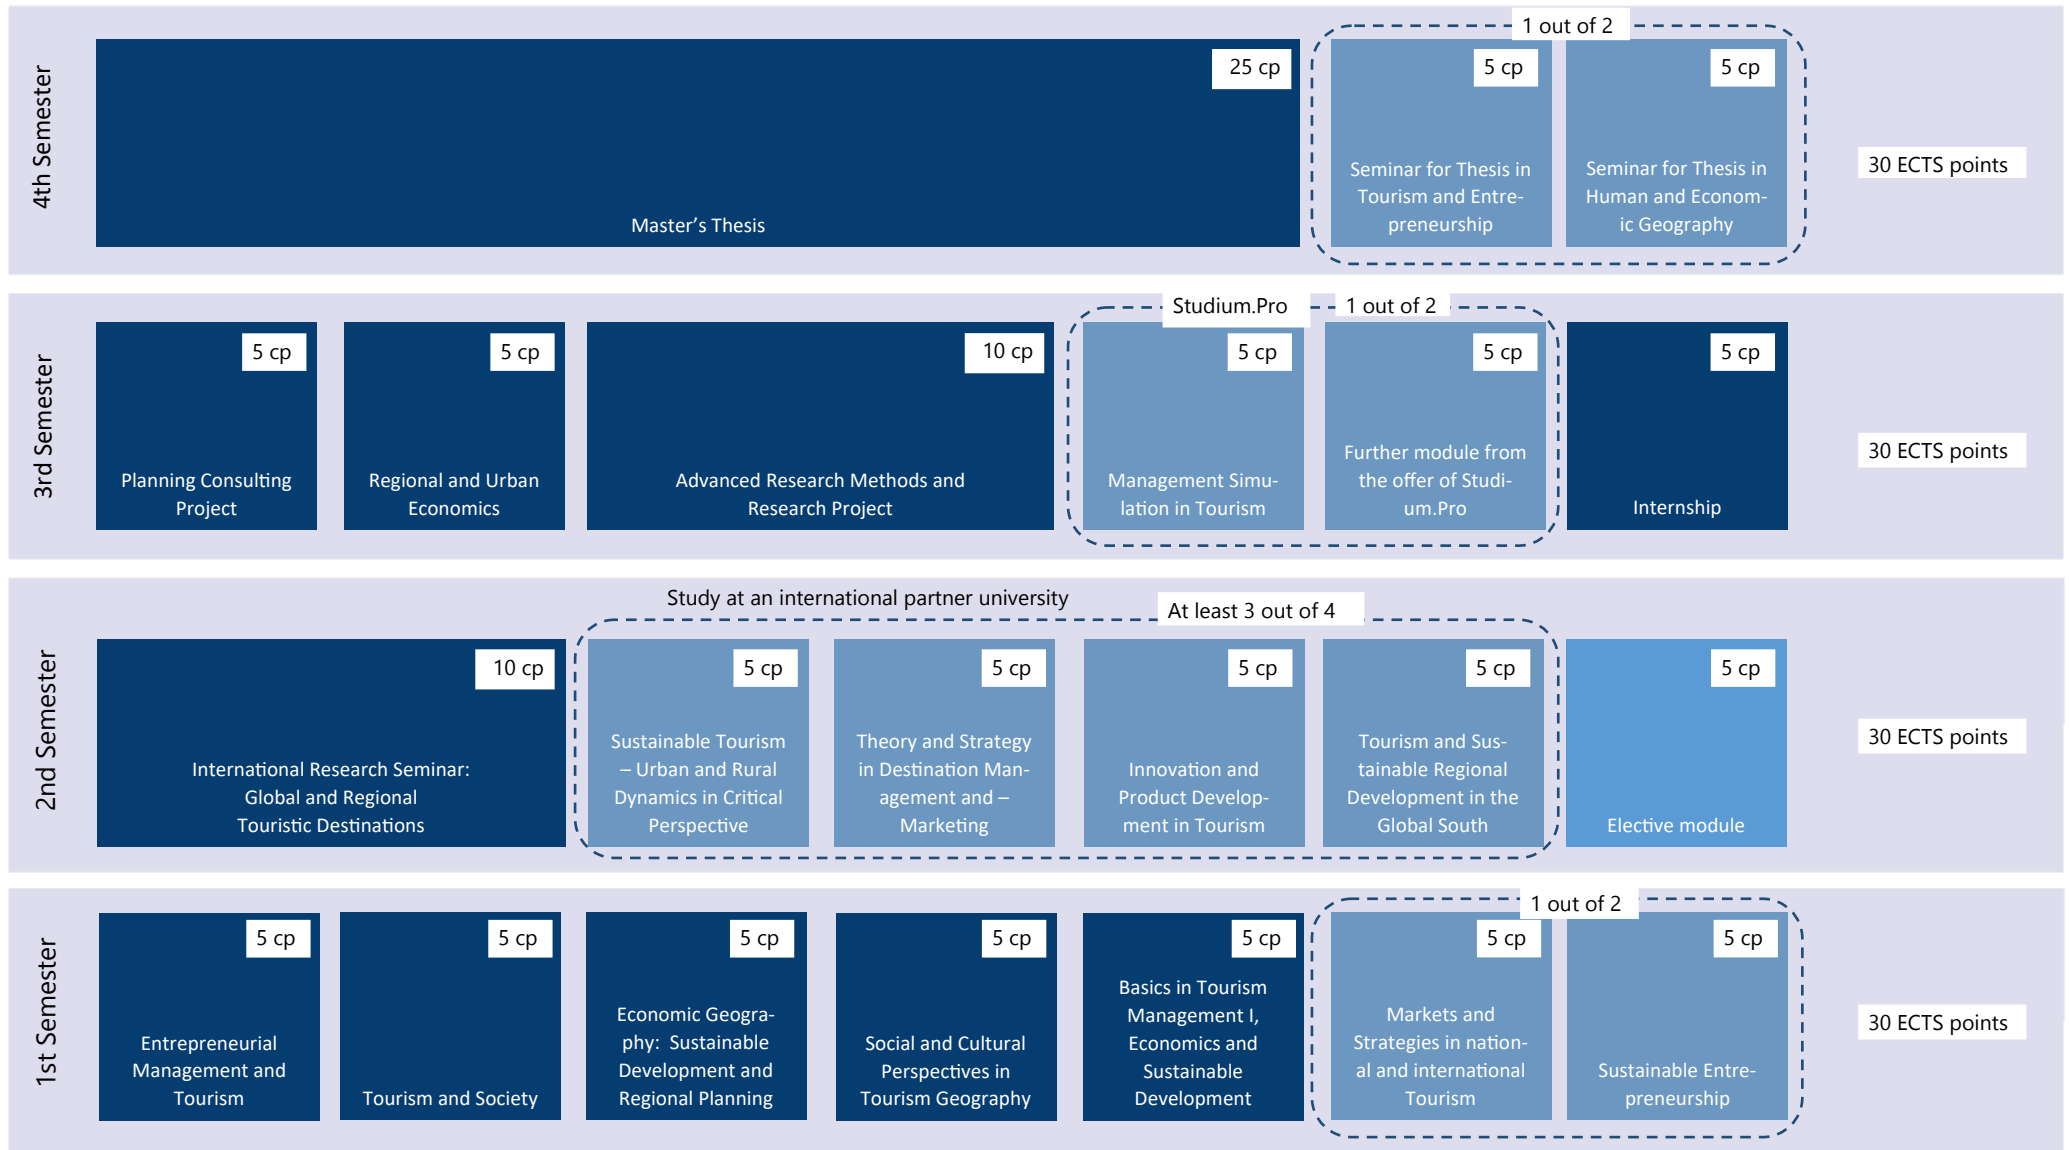

MASTER'S DEGREE PROGRAM IN TOURISM AND SUSTAINABLE REGIONAL DEVELOPMENT – MANAGEMENT AND GEOGRAPHY

 Required Elective Modules

Possibility to take an elective module from the KU's open-admission program in the 2nd semester.