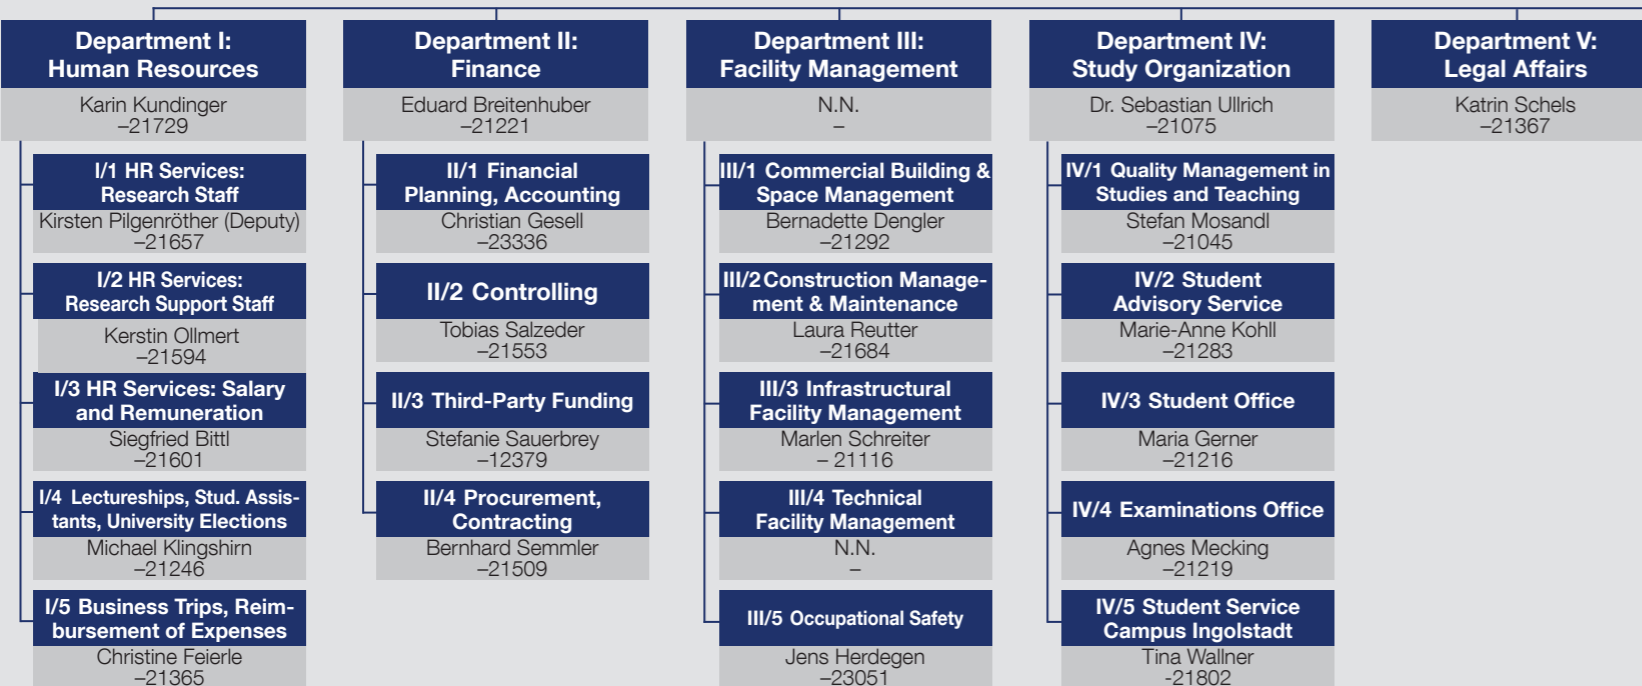

University Management and Central Facilities

Faculties and Deans

Other committees, officers and contacts, please see www.ku.de/en/the-ku/organization

Administration