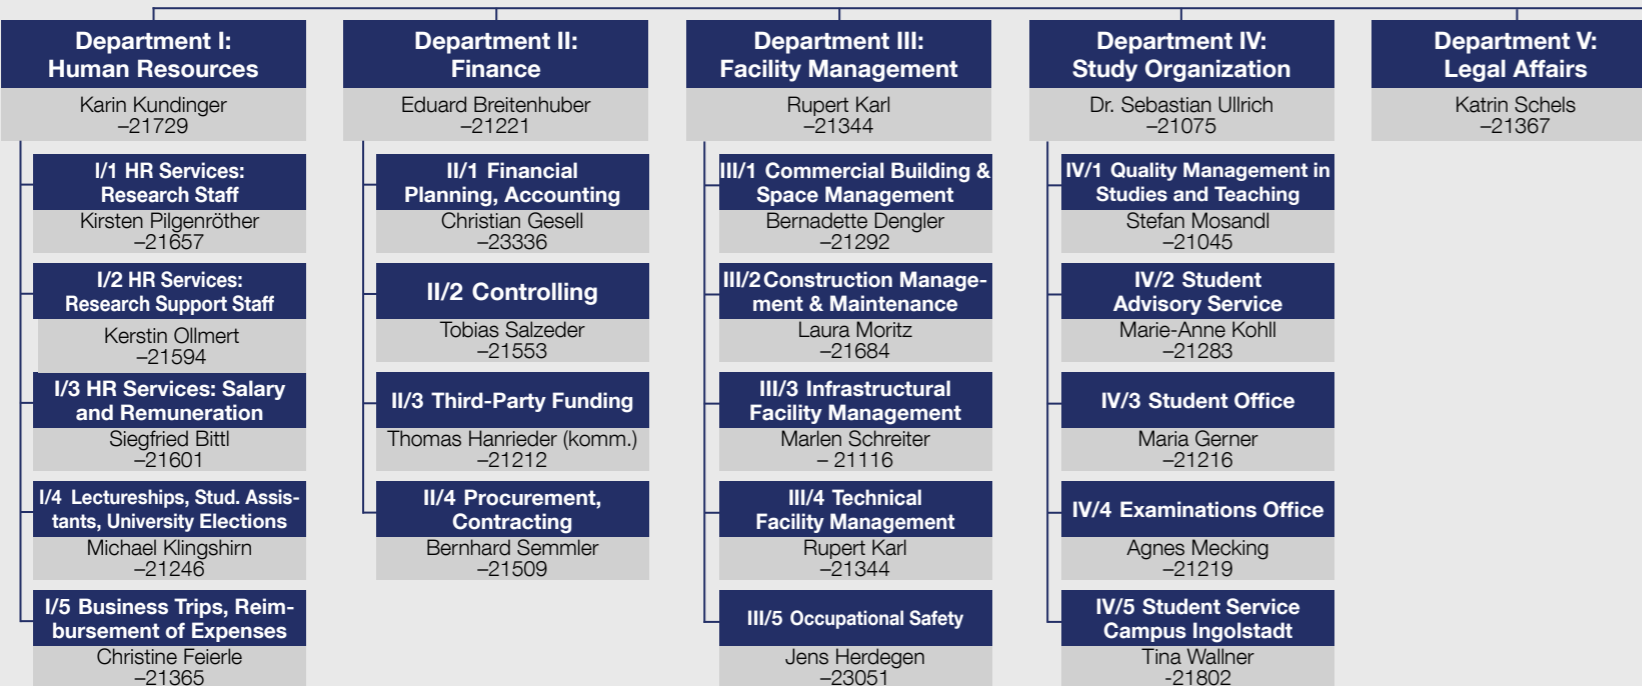

University Management and Central Facilities

Faculties and Deans

Other committees, officers and contacts, please see
www.ku.de/en/the-ku/organization

Administration