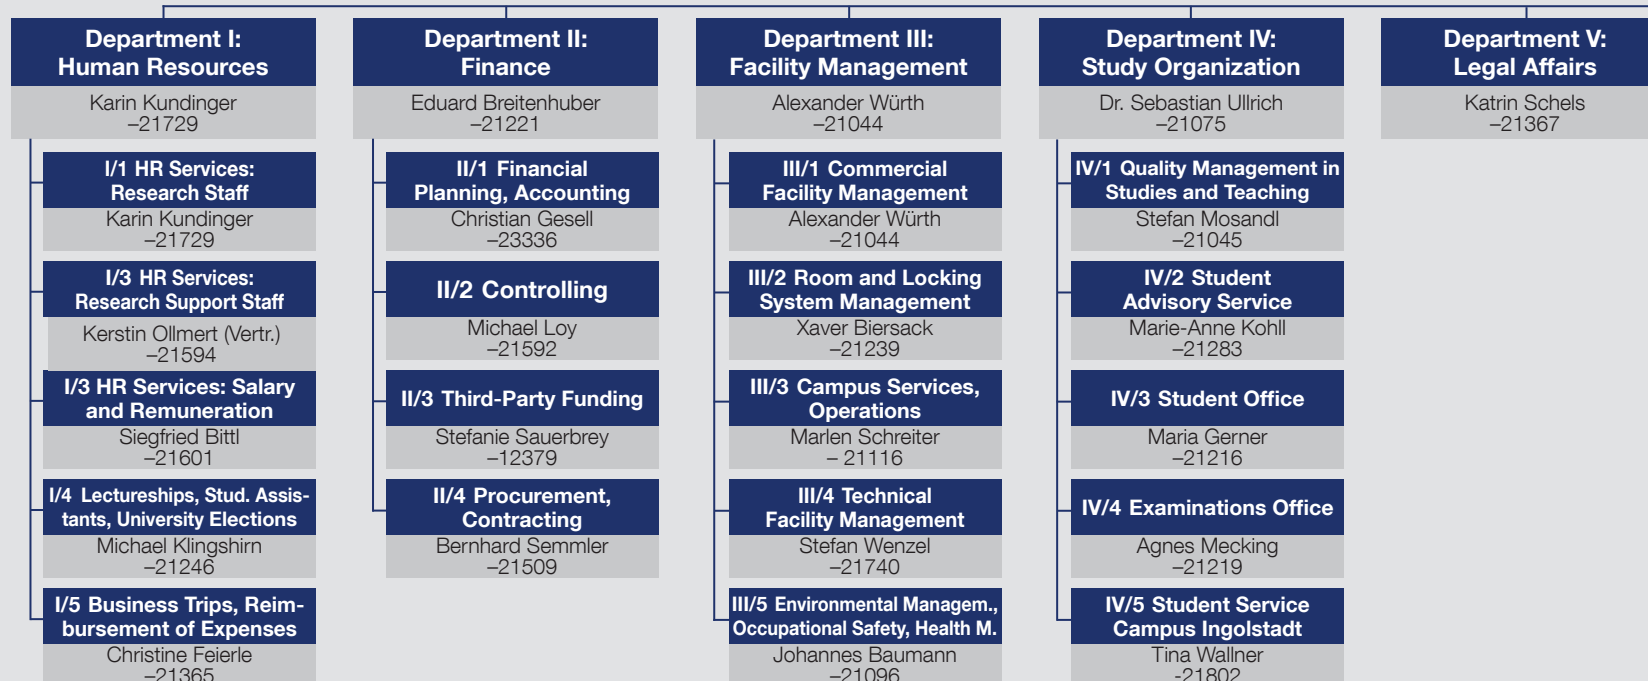

University Management and Central Facilities

Administration

Faculties and Deans

Other committees, officers and contacts, please see
www.ku.de/en/the-ku/organization