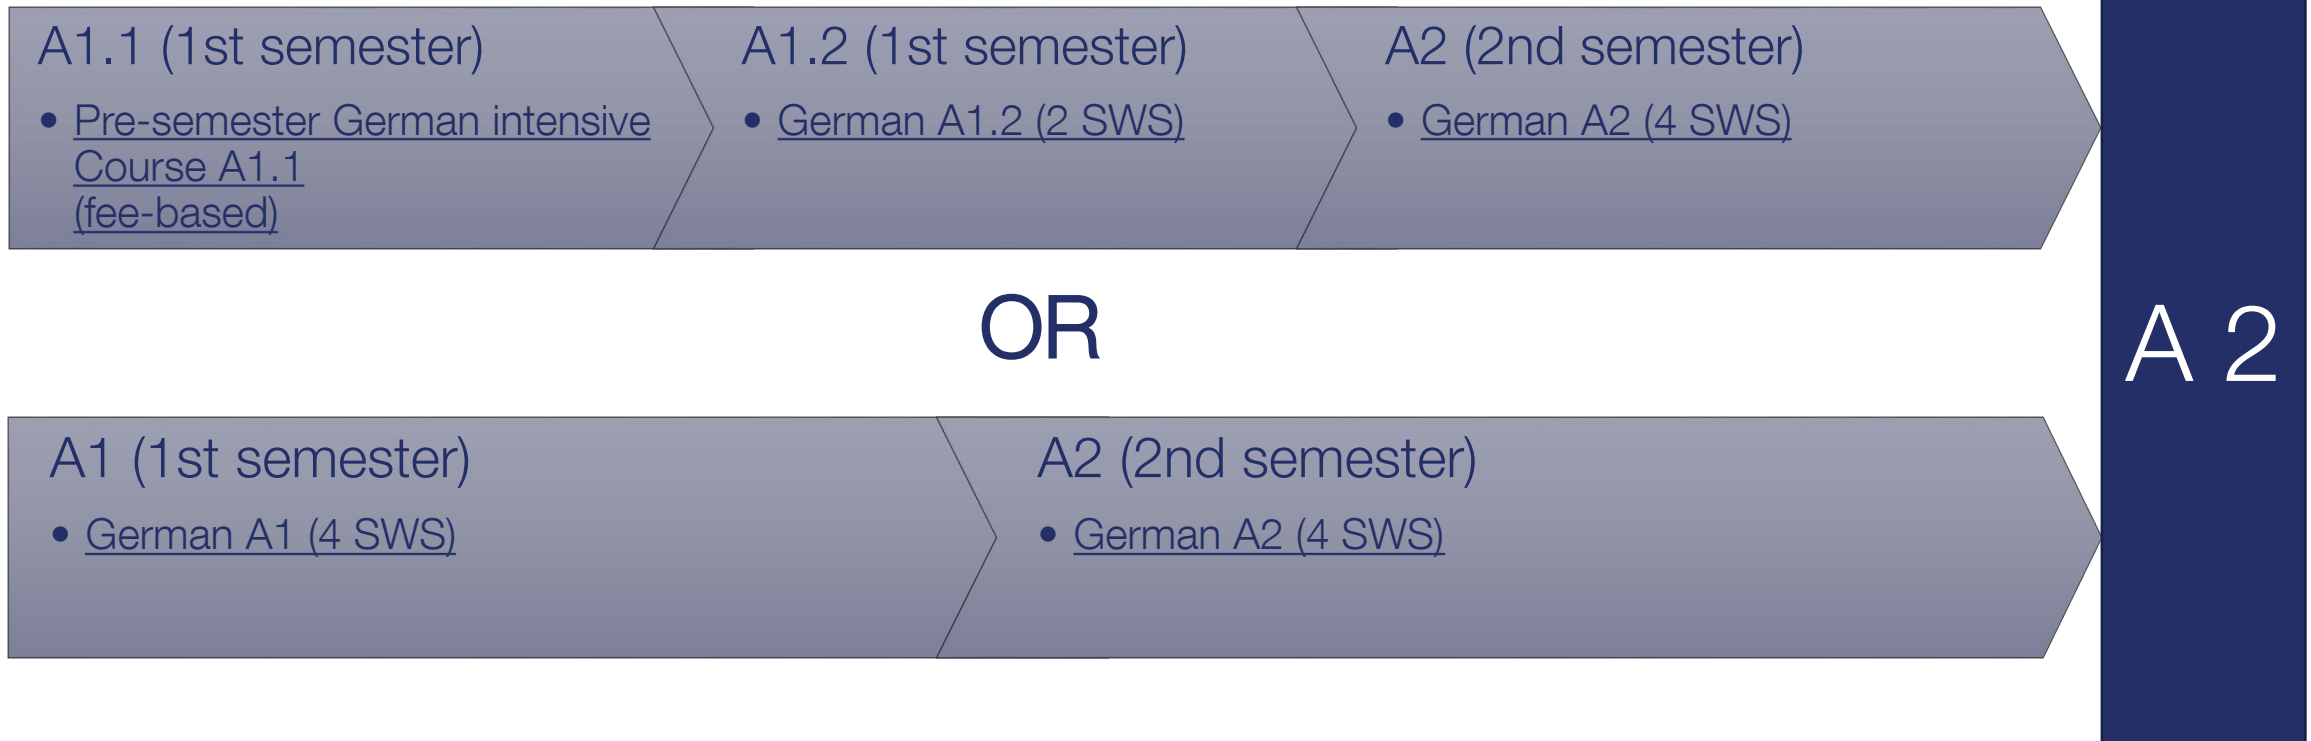

How to achieve German A2 – Campus Ingolstadt

N.B. Option 1 is fee-based, but less stressful for students. Option 2 is for free, but often not feasible because of overlapping courses.